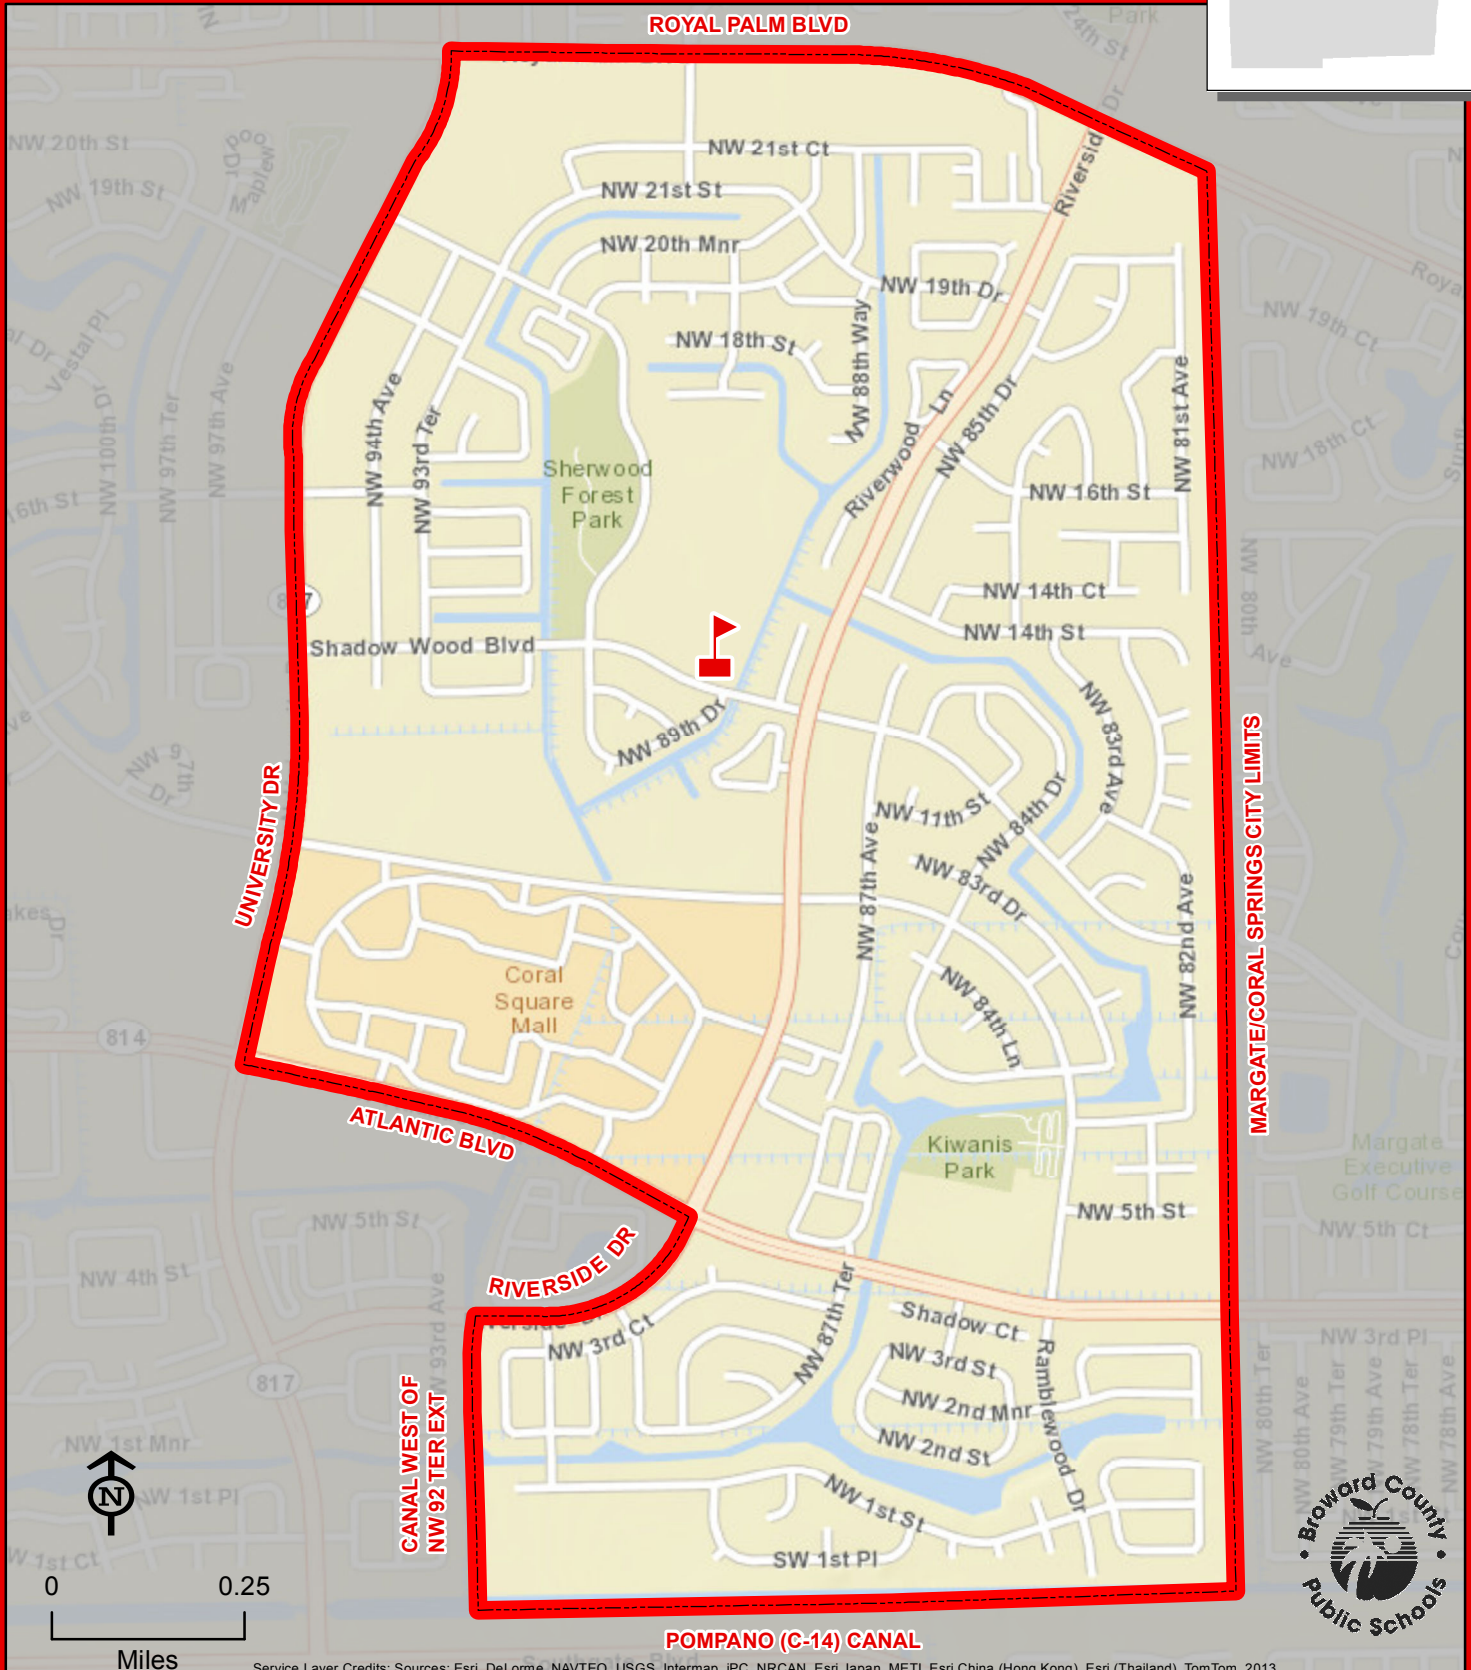

RAMBLEWOOD ELEMENTARY SCHOOL

8950 SHADOW WOOD BOULEVARD
CORAL SPRINGS, FLORIDA 33071
754-322-8150

RAMBLEWOOD

THIS MAP IS FOR CONCEPTUAL PURPOSES ONLY AND SHOULD NOT BE USED FOR LEGAL BOUNDARY DETERMINATIONS